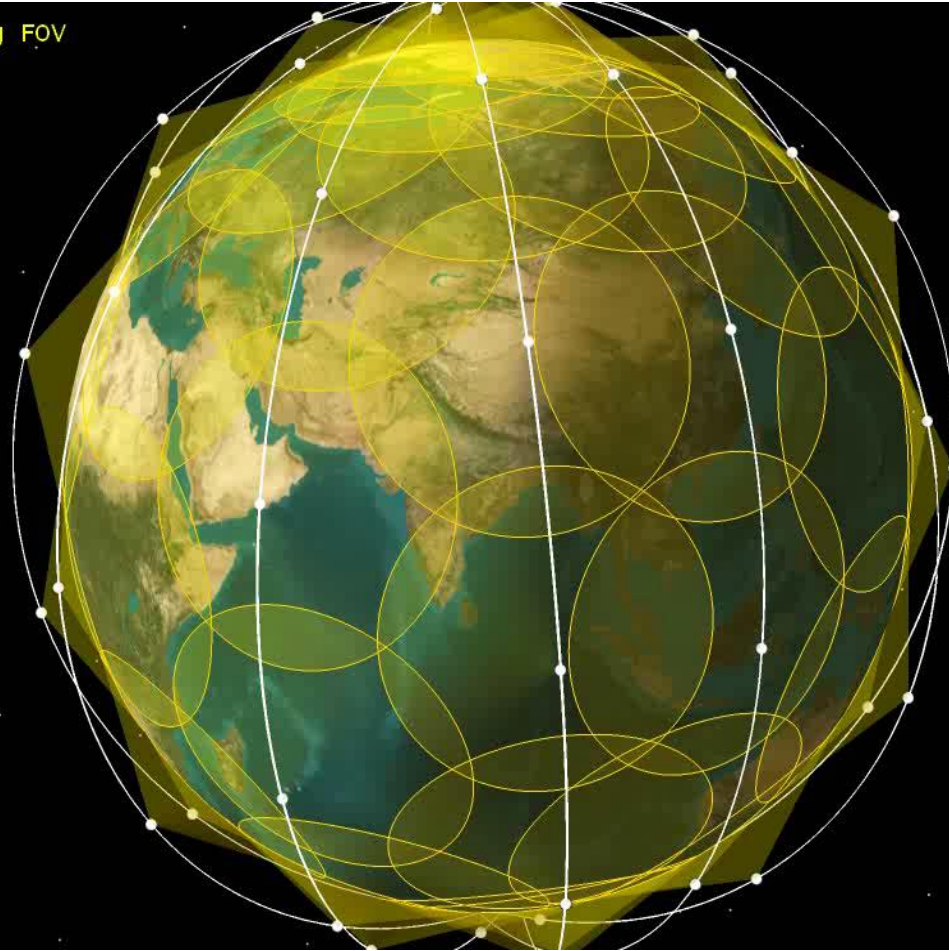

Global Satellite Coverage

66 Sensors with 62deg FOV

Trending Use Case: Hybrid Connectivity für IoT/M2M

Beispiel-Lösungen

Satcom Automobil

Mobile Bankfiliale

Präzisionslandwirtschaft

Work smart. Anywhere. Anytime.

**SPACE
BROADBAND
CONNECTIVITY**